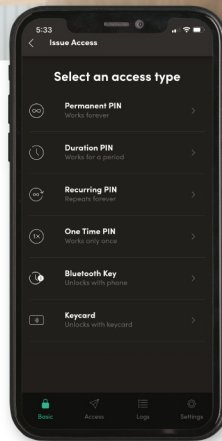

讓你和家人輕鬆進出 Effortless access for your family.

可以密碼、感應匙牌或匙貼、指紋、手機藍牙鎖匙及後備匙5種方式開門。配上全新推拉式把手設計，輕輕鬆鬆就可以進出家門，享受智能家居生活！

Lock in instead of turning knobs and handles, simply push or pull to enter or exit. Allow five ways to open the door: PIN code, RFID tag or sticker, Fingerprint, Bluetooth key, and Physical Key. A convenient way to make a better life!

 igloohome

 igloohome

Exclusive Distributor for Hong Kong & Macau

 (+852) 2765 9667  plc@plc.com.hk

600-CATIGL00702 20230502

推拉式智能門鎖 Push-Pull Mortise

全新推拉式把手設計 輕鬆方便地進出家門

Just push or pull, an effortless way to enter your home.

多種開門密碼 Multiple PIN codes

用户可以透過手機派出多種開門密碼，包括一次性、永久性、重複發生及有時效密碼。

The mobile app can generate different PIN codes to fit your needs. PIN type includes One-time PIN, Permanent PIN, Duration PIN, and Recurring PIN.

進出記錄 隨手掌握 Control in your hands

只需透過應用程式，就可以隨時隨地了解家人及訪客的進出記錄。

Monitor when family members and visitors enter your home. Check the access logs anytime and anywhere.

5種開門方式 Five entry modes

用戶可靈活以密碼、感應匙牌或匙貼、指紋、手機藍牙鎖匙及後備匙開門。