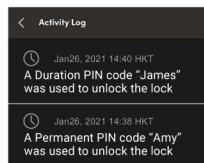

 igloohome

 igloohome

Exclusive Distributor for Hong Kong & Macau

 (+852) 2765 9667  plc@plc.com.hk

600-CATIGL00702 20230502

推拉式智能門鎖 Push-Pull Mortise

全新推拉式把手設計 輕鬆方便地進出家門

Just push or pull, an effortless way to enter your home.

多種開門密碼 Multiple PIN codes

用户可以透過手機派出多種開門密碼，包括一次性、永久性、重複發生及有時效密碼。

The mobile app can generate different PIN codes to fit your needs. PIN type includes One-time PIN, Permanent PIN, Duration PIN, and Recurring PIN.

進出記錄 隨手掌握 Control in your hands

只需透過應用程式，就可以隨時隨地了解家人及訪客的進出記錄。

Monitor when family members and visitors enter your home. Check the access logs anytime and anywhere.

5種開門方式 Five entry modes

用戶可靈活以密碼、感應匙牌或匙貼、指紋、手機藍牙鎖匙及後備匙開門。

Users can use five ways to open the door: Pin code, RFID tag or sticker, Fingerprint, Bluetooth keys on a smartphone, and Physical key.

兒童和寵物安全鎖 Child and pet safety function

兒童和寵物安全模式開啟後，把手將會被鎖緊。防止幼童和寵物在室內意外解鎖。