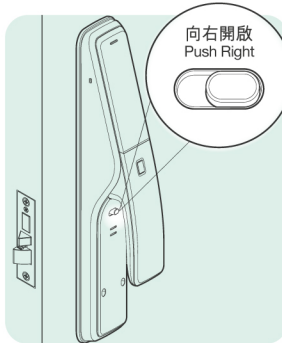

兒童和寵物安全鎖 Child and pet safety function

兒童和寵物安全模式開啟後，把手將會被鎖緊。防止幼童和寵物在室內意外解鎖。

Prevent any accidental unlock from inside by activating the safety function on the Mortise's handle.

* 只支援Android 6或以上 / iOS 11 或以上的流動裝置。
This application requires Android 6 / iOS 11 or later.

• 所有產品功能、規格及外型如有更改，恕不另行通知。
All product features, specifications and appearance are subject to change without prior notice.

• 圖片只供參考。 Photo is for reference only.

室外

側面

室內