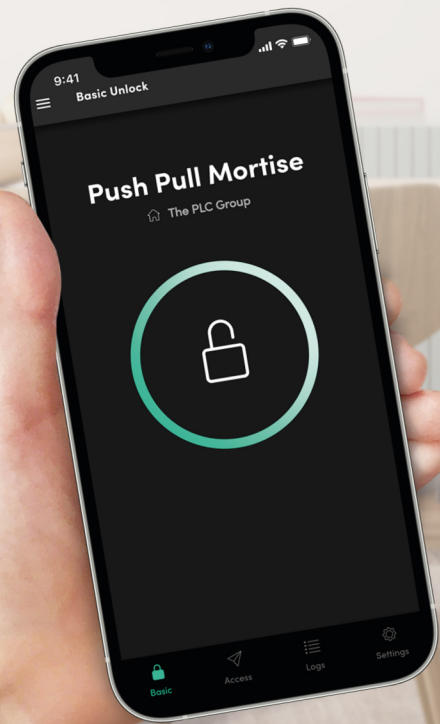

讓你和家人輕鬆進出 Effortless access for your family.

可以密碼、感應匙牌或匙貼、指紋、手機藍牙鎖匙及後備匙5種方式開門。配上全新推拉式把手設計，輕輕鬆鬆就可以進出家門，享受智能家居生活！

Lock in instead of turning knobs and handles, simply push or pull to enter or exit. Allow five ways to open the door: PIN code, RFID tag or sticker, Fingerprint, Bluetooth key, and Physical Key. A convenient way to make a better life!

 igloohome

 igloohome

Exclusive Distributor for Hong Kong & Macau

 (+852) 2765 9667  plc@plc.com.hk

600-CATIGL00702 20230502

推拉式智能門鎖 Push-Pull Mortise

全新推拉式把手設計 輕鬆方便地進出家門

Just push or pull, an effortless way to enter your home.

多種開門密碼 Multiple PIN codes

用户可以透過手機派出多種開門密碼，包括一次性、永久性、重複發生及有時效密碼。

The mobile app can generate different PIN codes to fit your needs. PIN type includes One-time PIN, Permanent PIN, Duration PIN, and Recurring PIN.

進出記錄 隨手掌握 Control in your hands

只需透過應用程式，就可以隨時隨地了解家人及訪客的進出記錄。

Monitor when family members and visitors enter your home. Check the access logs anytime and anywhere.

5種開門方式 Five entry modes

用戶可靈活以密碼、感應匙牌或匙貼、指紋、手機藍牙鎖匙及後備匙開門。