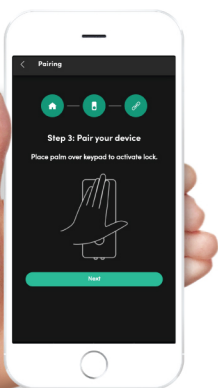

# The World's Slimmest Smart Deadbolt

## 多種開門模式 Multiple entry modes

適用於密碼、手機藍牙鎖匙和機械鎖匙。  
Works with PIN codes, bluetooth keys on smartphone, and emergency physical keys.

## 隨時隨地建立密碼 Create PIN codes anytime and anywhere

屋主可使用手機APP建立訪客密碼及藍牙鎖匙，同時管理它們的有效時間。

Grant access to your home when you're away, and set duration of PIN codes or bluetooth keys.

- 1 輕觸式鍵盤  
Touch screen keypad
- 2 返回鍵  
Clear
- 3 解鎖鍵  
Unlock
- 4 鎖匙蓋 & 鎖匙孔位置  
Key cap & Key hole
- 5 9V後備電源位  
9V jumpstart