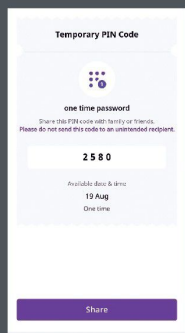

🏠👤 隨時隨地

設定一次性/定期/永久開門權限* One-time/Duration/Permanent Access

屋主可使用 'Samsung Smart Doorlock' 手機App建立
一次性 / 定期 / 永久開門權限，同時管理有效時間。

Generate one-time/duration/permanent access in the 'Samsung Smart Doorlock' mobile App anytime, anywhere. Grant access to visitors even when you are away from home.