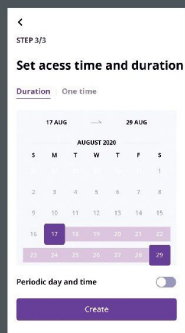

🏠👤 隨時隨地

設定一次性/定期/永久開門權限* One-time/Duration/Permanent Access

屋主可使用 'Samsung Smart Doorlock' 手機App建立
一次性 / 定期 / 永久開門權限，同時管理有效時間。

Generate one-time/duration/permanent access in the 'Samsung Smart Doorlock' mobile App anytime, anywhere. Grant access to visitors even when you are away from home.