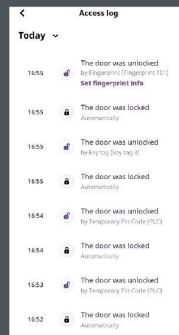

#### 設定一次性/定期/永久開門權限\* One-time/Duration/Permanent Access

屋主可使用 'Samsung Smart Doorlock' 手機App建立  
一次性 / 定期 / 永久開門權限，同時管理有效時間。

Generate one-time/duration/permanent access in the 'Samsung Smart Doorlock' mobile App anytime, anywhere. Grant access to visitors even when you are away from home.

### 實時門鎖狀態\*

#### Real-time Status Update

從手機App實時收到門鎖各種提示，如家人出入  
及記錄、響門鈴、高溫感測、低電量提示等。

Get various real-time smart lock updates from the mobile App, e.g. access notifications & record, doorbell alert, high temperature alert and low battery warning.

## SHP-DR708 4 modes of access

手機App(WiFi) Mobile App (WiFi)  
 指紋 Fingerprint  
 用戶密碼 User Access Code  
 機械鎖匙(後備) Mechanical Override Keys