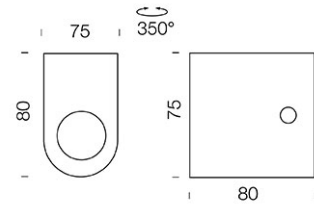

## Dimension

## Specification

ITEM CODE	:	TURN-BK
SERIES	:	TURN
BRAND	:	LAMPITUDE
LAMP TYPE	:	LED
LAMP BASE	:	LED 4.5W 3000K 203 CM
DESCRIPTION	:	WALL LAMP
INSTALLATION	:	SURFACE MOUNTED WALL
MATERIAL	:	POWDER COATED DIE-CAST ALUMINUM LENS
COLOR	:	SANDY BLACK
CONTROL GEAR	:	LED DRIVER INCLUDED
REFLECTOR	:	N/A