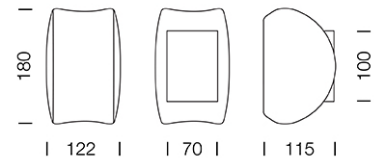

PROJECT : _____

SALE : _____

Lampitude®
TURN ON YOUR ATTITUDE

Product

Dimension

Specification

ITEM CODE	:	DEGO-WW
SERIES	:	DEGO
BRAND	:	LAMPTITUDE
LAMP TYPE	:	HALOGEN OR LED
LAMP BASE	:	2*GU10 MAX 50W
DESCRIPTION	:	WALL LAMP
INSTALLATION	:	SURFACE MOUNTED WALL
MATERIAL	:	POWDER COATED ALUMINUM
COLOR	:	MATT WHITE
CONTROL GEAR	:	N/A
REFLECTOR	:	N/A