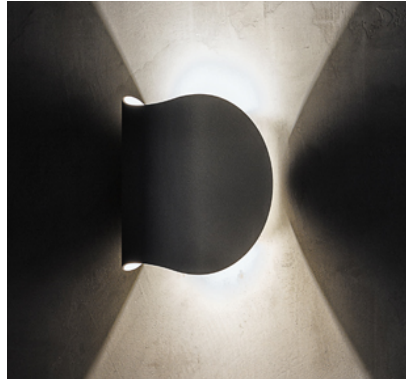

PROJECT : _____

SALE : _____

Lampitude®
TURN ON YOUR ATTITUDE

Product

Dimension

Specification

ITEM CODE	:	DEGO-WW
SERIES	:	DEGO
BRAND	:	LAMPTITUDE
LAMP TYPE	:	HALOGEN OR LED
LAMP BASE	:	2*GU10 MAX 50W
DESCRIPTION	:	WALL LAMP
INSTALLATION	:	SURFACE MOUNTED WALL
MATERIAL	:	POWDER COATED ALUMINUM
COLOR	:	MATT WHITE
CONTROL GEAR	:	N/A
REFLECTOR	:	N/A