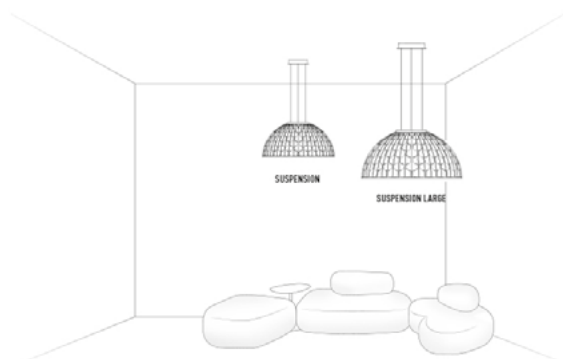

DOME

design by Analogia Project

Compendium page 74

PRODUCT	SIZE	COLOUR	CODE
<p>SUSPENSION LARGE</p> <p>LED: 55W - 220 Vac / 24Vdc</p> <p>4.000 Lumen - 2700 Kelvin - CRI > 90 Dimmable with: PWM, 0-10 or Potentiometer</p> <p>Made of: Cristalflex®</p> <p>Weight: net Kg 5,0 - gross Kg 7,0</p> <p>Package: 80 x 80 x h.45cm</p>	 <p><i>h1</i>: maximum cable length</p>	<ul style="list-style-type: none"> ■ BLUE ■ GREEN ■ ORANGE 	<p>DOM94S0S0003B_000</p> <p>DOM94S0S0003V_000</p> <p>DOM94S0S0003A_000</p>
<p>SUSPENSION</p> <p>LED: 35W - 220 Vac / 24Vdc</p> <p>2.500 Lumen - 2700 Kelvin - CRI > 90 Dimmable with: PWM, 0-10 or Potentiometer</p> <p>Made of: Cristalflex®</p> <p>Weight: net Kg 2,75 - gross Kg 4,0</p> <p>Package: 60 x 60 x h.35 cm</p>	 <p><i>h1</i>: maximum cable length</p>	<ul style="list-style-type: none"> ■ BLUE ■ GREEN ■ ORANGE 	<p>DOM94S0S0001B_000</p> <p>DOM94S0S0001V_000</p> <p>DOM94S0S0001A_000</p>

CE IP 20  

CE IP 20  

DOME ENTIRE COLLECTION

ENERGY CLASS

 This luminaire contains built-in LED lamps. LED 

The lamp cannot be changed in the luminaire.

SLAMP: ~~B~~
~~C~~
~~D~~
~~E~~

DOME 874/2012