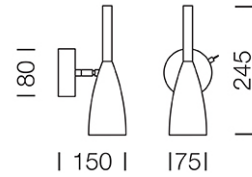

## Dimension

## Specification

ITEM CODE	:	PURE-W1-WW
SERIES	:	PURE
BRAND	:	LAMPTITUDE
LAMP TYPE	:	HALOGEN OR LED
LAMP BASE	:	1*GU10 MAX 50W
DESCRIPTION	:	WALL LAMP
INSTALLATION	:	SURFACE MOUNTED WALL
MATERIAL	:	POWDER COATED ALUMINUM, BRASS, WOOD
COLOR	:	WHITE
CONTROL GEAR	:	N/A
REFLECTOR	:	N/A