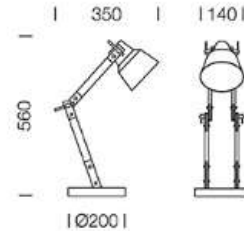

Project :

Sale :

ITEMCODE : BRANCH DOUBLE TABLE/TL-15029RW
SERIES : BRANCH
BRAND : LAMPTITUDE INTERNATIONAL
LAMP TYPE : INCANDESCENT OR LED
LAMP BASE : 1*E27 MAX 40W
DESCRIPTION : TABLE LAMP
INSTALLATION : STANDING LAMP
MATERIAL : MARBLE,WOOD,METAL
COLOR : RAW,BLACK
CONTROL GEAR : N/A
REFLECTOR : N/A

Address line