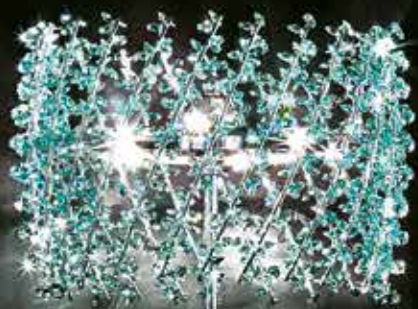

LT 14218/4

Ø35 H165
4 G9 X 42W ES
DEC. CROMO