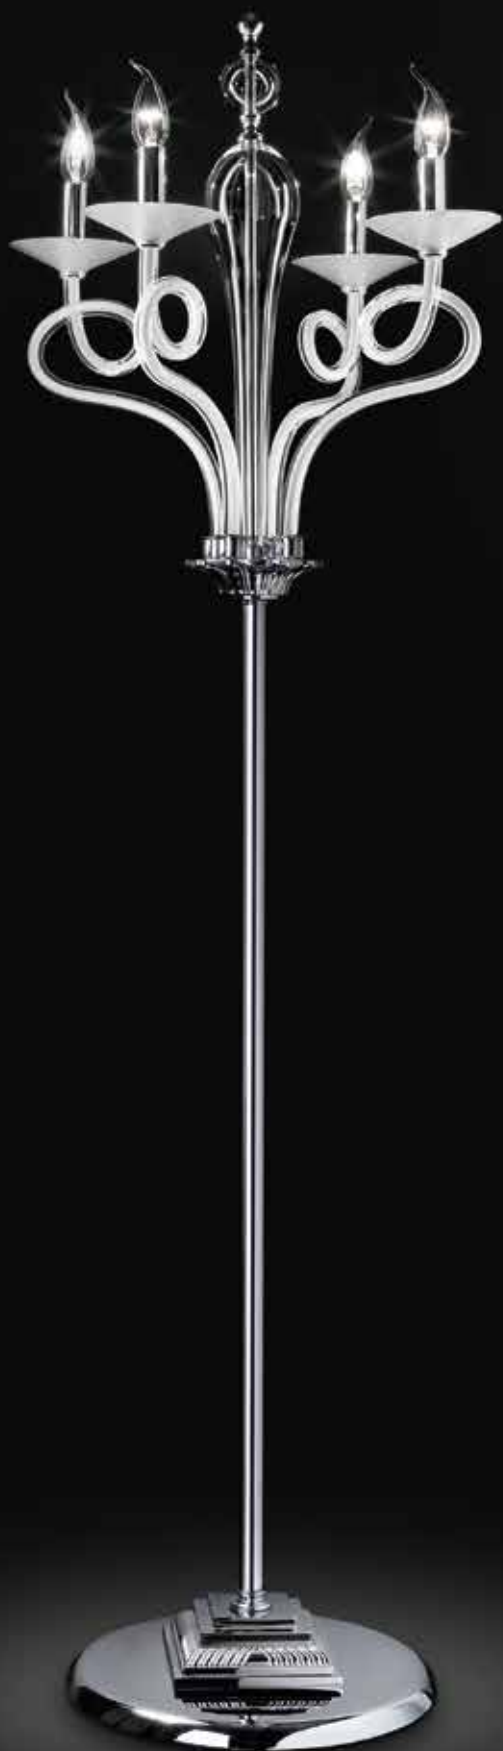

L 14334/8
Ø88 H65
8 E14 X 42W ES
DEC. CROMO