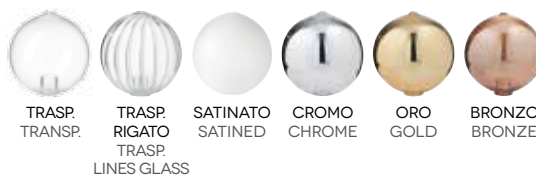

PL 14541/6

L114X92 SP22
6 G9 X 28W ES
DEC. 0157
SFERE SATINATE/
SATINED SPHERES

TRASP.
TRANSP.

TRASP.
RIGATO
TRASP.

SATINATO
SATINED

CROMO
CHROME

ORO
GOLD

BRONZO
BRONZE

LINES GLASS