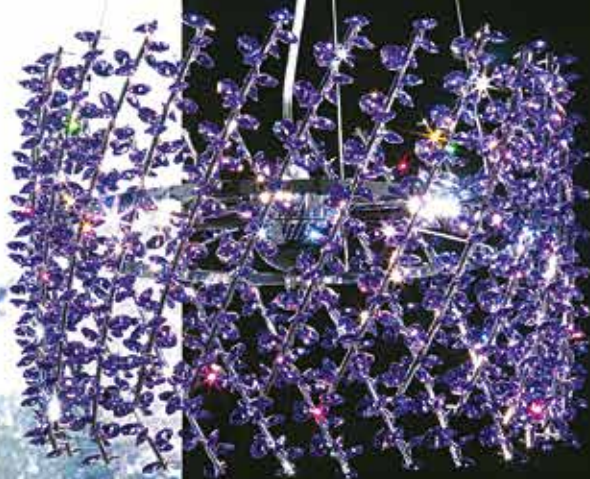

L 14218/4
Ø35 H25/110 REGOLABILE/ADJUSTABLE
4 G9 X 42W ES
DEC. CROMO

120 RDV

LIGHT FALL

CONTEMPORARY
RE-VISITATION OF THE
MOST CLASSICAL HANGING
CHANDELIER: THE THREE BANDS
MADE IN SWAROVSKI, WITH THE
CHARACTERISTIC WAVY DESIGN,
TRACE A CONE OF TRANSPARENCY
CREATING A VERITABLE
CASCADE OF LIGHT, GIVING THE
ENVIRONMENT AN EVOCATIVE
ELEGANCE AND RICHNESS.