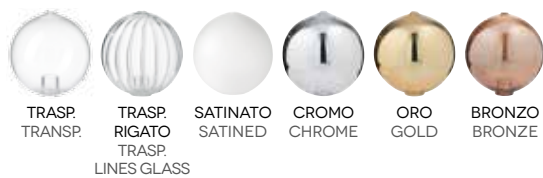

CROMO
CHROME

ORO
GOLD

BRONZO
BRONZE

A 14533/3

L40 H35 SP25
3 G9 X 28W ES
DEC. 0157

SFERE SATINATE/SATINED SPHERES

UP OR DOWN CHOOSE YOUR FAVORITE POSITION

PL 14533/6
Ø50 H60
6 G9 X 28W ES
DEC. 097
SFERE ORO/GOLD SPHERES