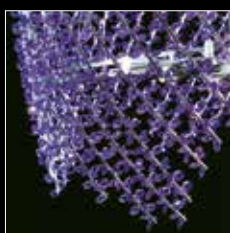

DECORI COLLECTION SHINE
SHINE COLLECTION DECORATIONS

STRASS SWAROVSKI CRYSTAL SW COLOR:

VIOLA
BLU VIOLET