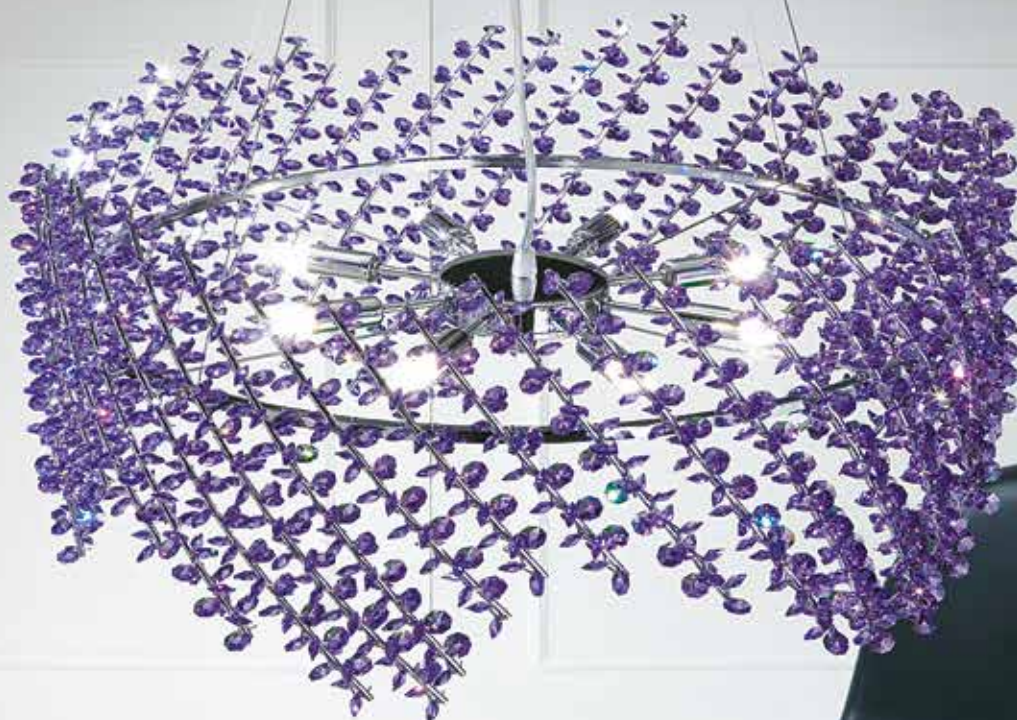

L 14218/8
Ø55 H35/110 REGOLABILE/ADJUSTABLE
8 G9 X 42W ES
DEC. CROMO